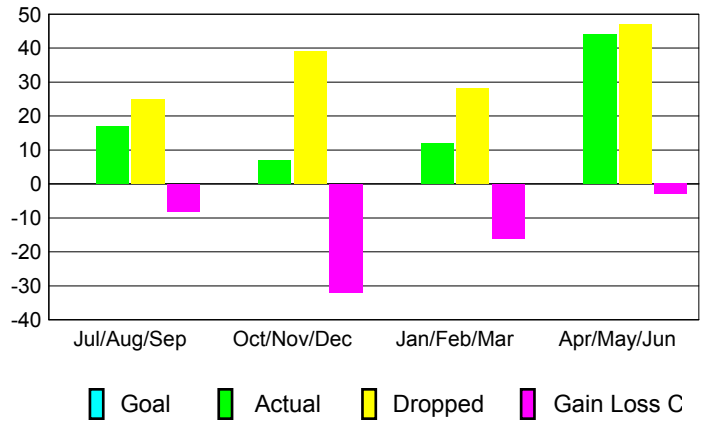

GMT: **Dominique Labussière**

Location: **BELGIUM**

GMT CA: **4**

CLUBS

| Month | New Club Goal | Actual New Clubs | Actual Dropped Clubs | Gain/Loss of Clubs |
|------------------|---------------|------------------|----------------------|--------------------|
| 2012-2013 | | | | |
| Jul/Aug/Sep | | 0 | 0 | 0 |
| Oct/Nov/Dec | | 0 | 0 | 0 |
| Jan/Feb/Mar | | 0 | 0 | 0 |
| Apr/May/Jun | | 0 | 1 | -1 |
| Totals | | 0 | 1 | -1 |

Club Results 2012-2013
Goal, New, Dropped, Gain/Loss

YTD Status Quo Clubs 2012-2013

Status Quo Clubs Compared to Status Quo Members

Club Gain/Loss 2012-2013

MEMBERSHIP

| Month | Net Memb Goal | Actual New Memb | Actual Dropped Memb | Gain/Loss of Memb |
|------------------|---------------|-----------------|---------------------|-------------------|
| 2012-2013 | | | | |
| Jul/Aug/Sep | | 17 | 25 | -8 |
| Oct/Nov/Dec | | 7 | 39 | -32 |
| Jan/Feb/Mar | | 12 | 28 | -16 |
| Apr/May/Jun | | 44 | 47 | -3 |
| Totals | | 80 | 139 | -59 |

Membership Results 2012-2013
Goal, New, Dropped, Gain/Loss

Gender Comparison 2012-2013

Membership Gain/Loss 2012-2013